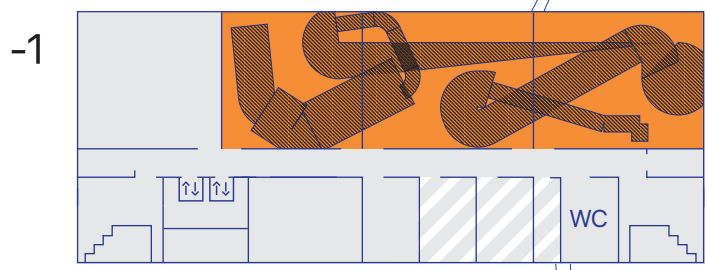

VAV - moving image

Workshops:
Analog / Digital film