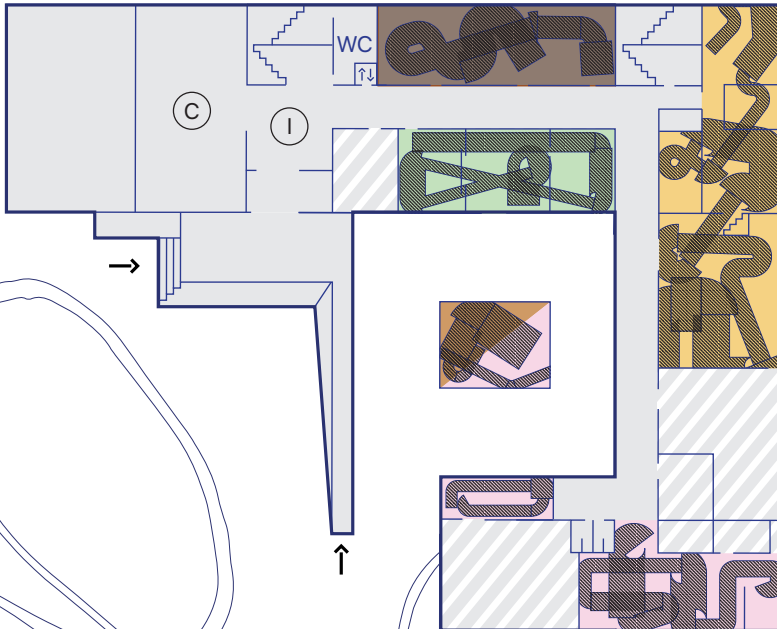

Rietveld Building

3

Basicyear

2

Photography
 Graphic Design
 Image & Language
 Fashion
 Workshops
 Computer, Fashion,
 Photography / photo studio

1

VAV - moving image
 Architectural Design
 Fine Arts

0

Jewellery - Linkin Bodies
 The Large Glass
 Fine Arts
 iTi
 Ceramics
 Workshops
 Weaving, Metal, Glass
 Information Desk
 Canteen & Student Council

-1

Fine Arts
 Workshops:
 Jewellery, Screenprinting,
 Letterpress and offset
 printshop, Bookbinding,
 Printmaking, Textile
 Portfolio Talks

You are here

Download the map

Ben+them Crouwel Building

Open time
Special opening hours
from 14:00 - 19:00

Workshops
Audio Visual Services, Editing,
Sound studio, printshop

DesignLAB

ceramics

Workshops
Ceramics