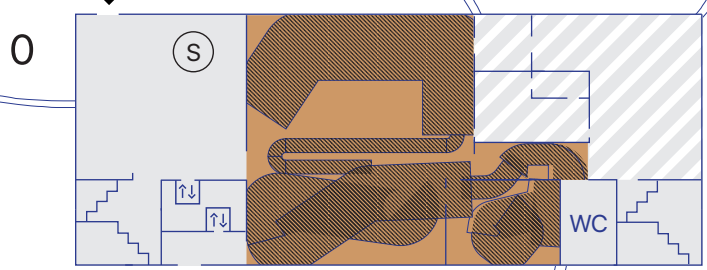

You are here

Download the map

Ben+them Crouwel Building

Open time
Special opening hours
from 14:00 - 19:00

Workshops
Audio Visual Services, Editing,
Sound studio, printshop

DesignLAB

ceramics

Workshops
Ceramics