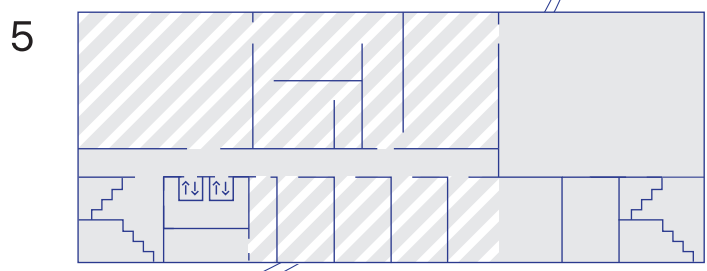

You are here

Download the map

Ben+them Crouwel Building

Open time
Special opening hours
from 14:00 - 19:00

Workshops
Audio Visual Services, Editing,
Sound studio, printshop

DesignLAB

ceramics

Workshops
Ceramics