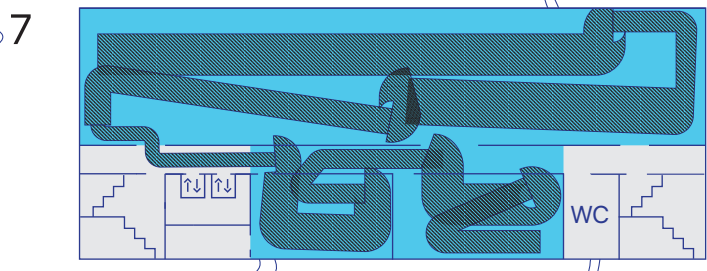

You are here

Download the map

Ben+them Crouwel Building

Open time
Special opening hours
from 14:00 - 19:00

Workshops
Audio Visual Services, Editing,
Sound studio, printshop

DesignLAB

ceramics

Workshops
Ceramics