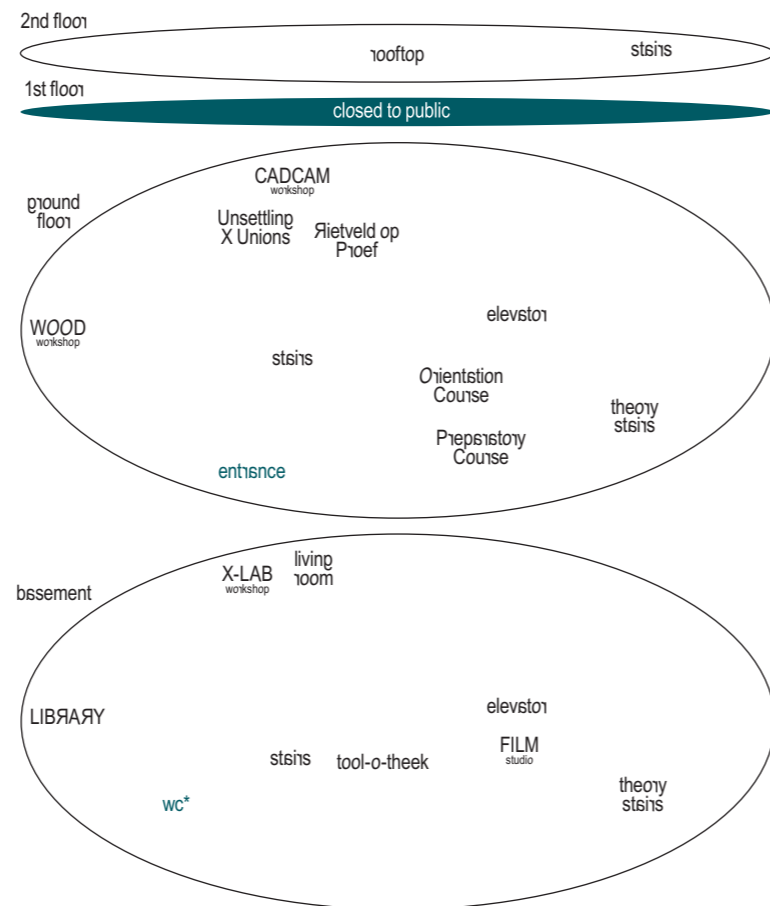

There are three buildings on the grounds of the Gerrit Rietveld Academie: the Rietveld building (RV) the Benthem Crouwel building (BC) and the FedLev building (FL). Throughout the campus, within the buildings, black elliptical stickers have been placed on the floor to help you navigate. By standing in the centre of these ellipses, you can find the different departments, workshops, and facilities.

Some important pointers! In the FL building, you can find out more about the pre-courses. Want to talk about your portfolio? Find the GYM in the basement of the RV building. In the foyer of the RV building there is an information desk and a shop. In the BC building, you will find DODtime (Rietveld's evening education) which is open from 14:00 until 19:00 hrs.

Have fun!

Fedlev (FL) building